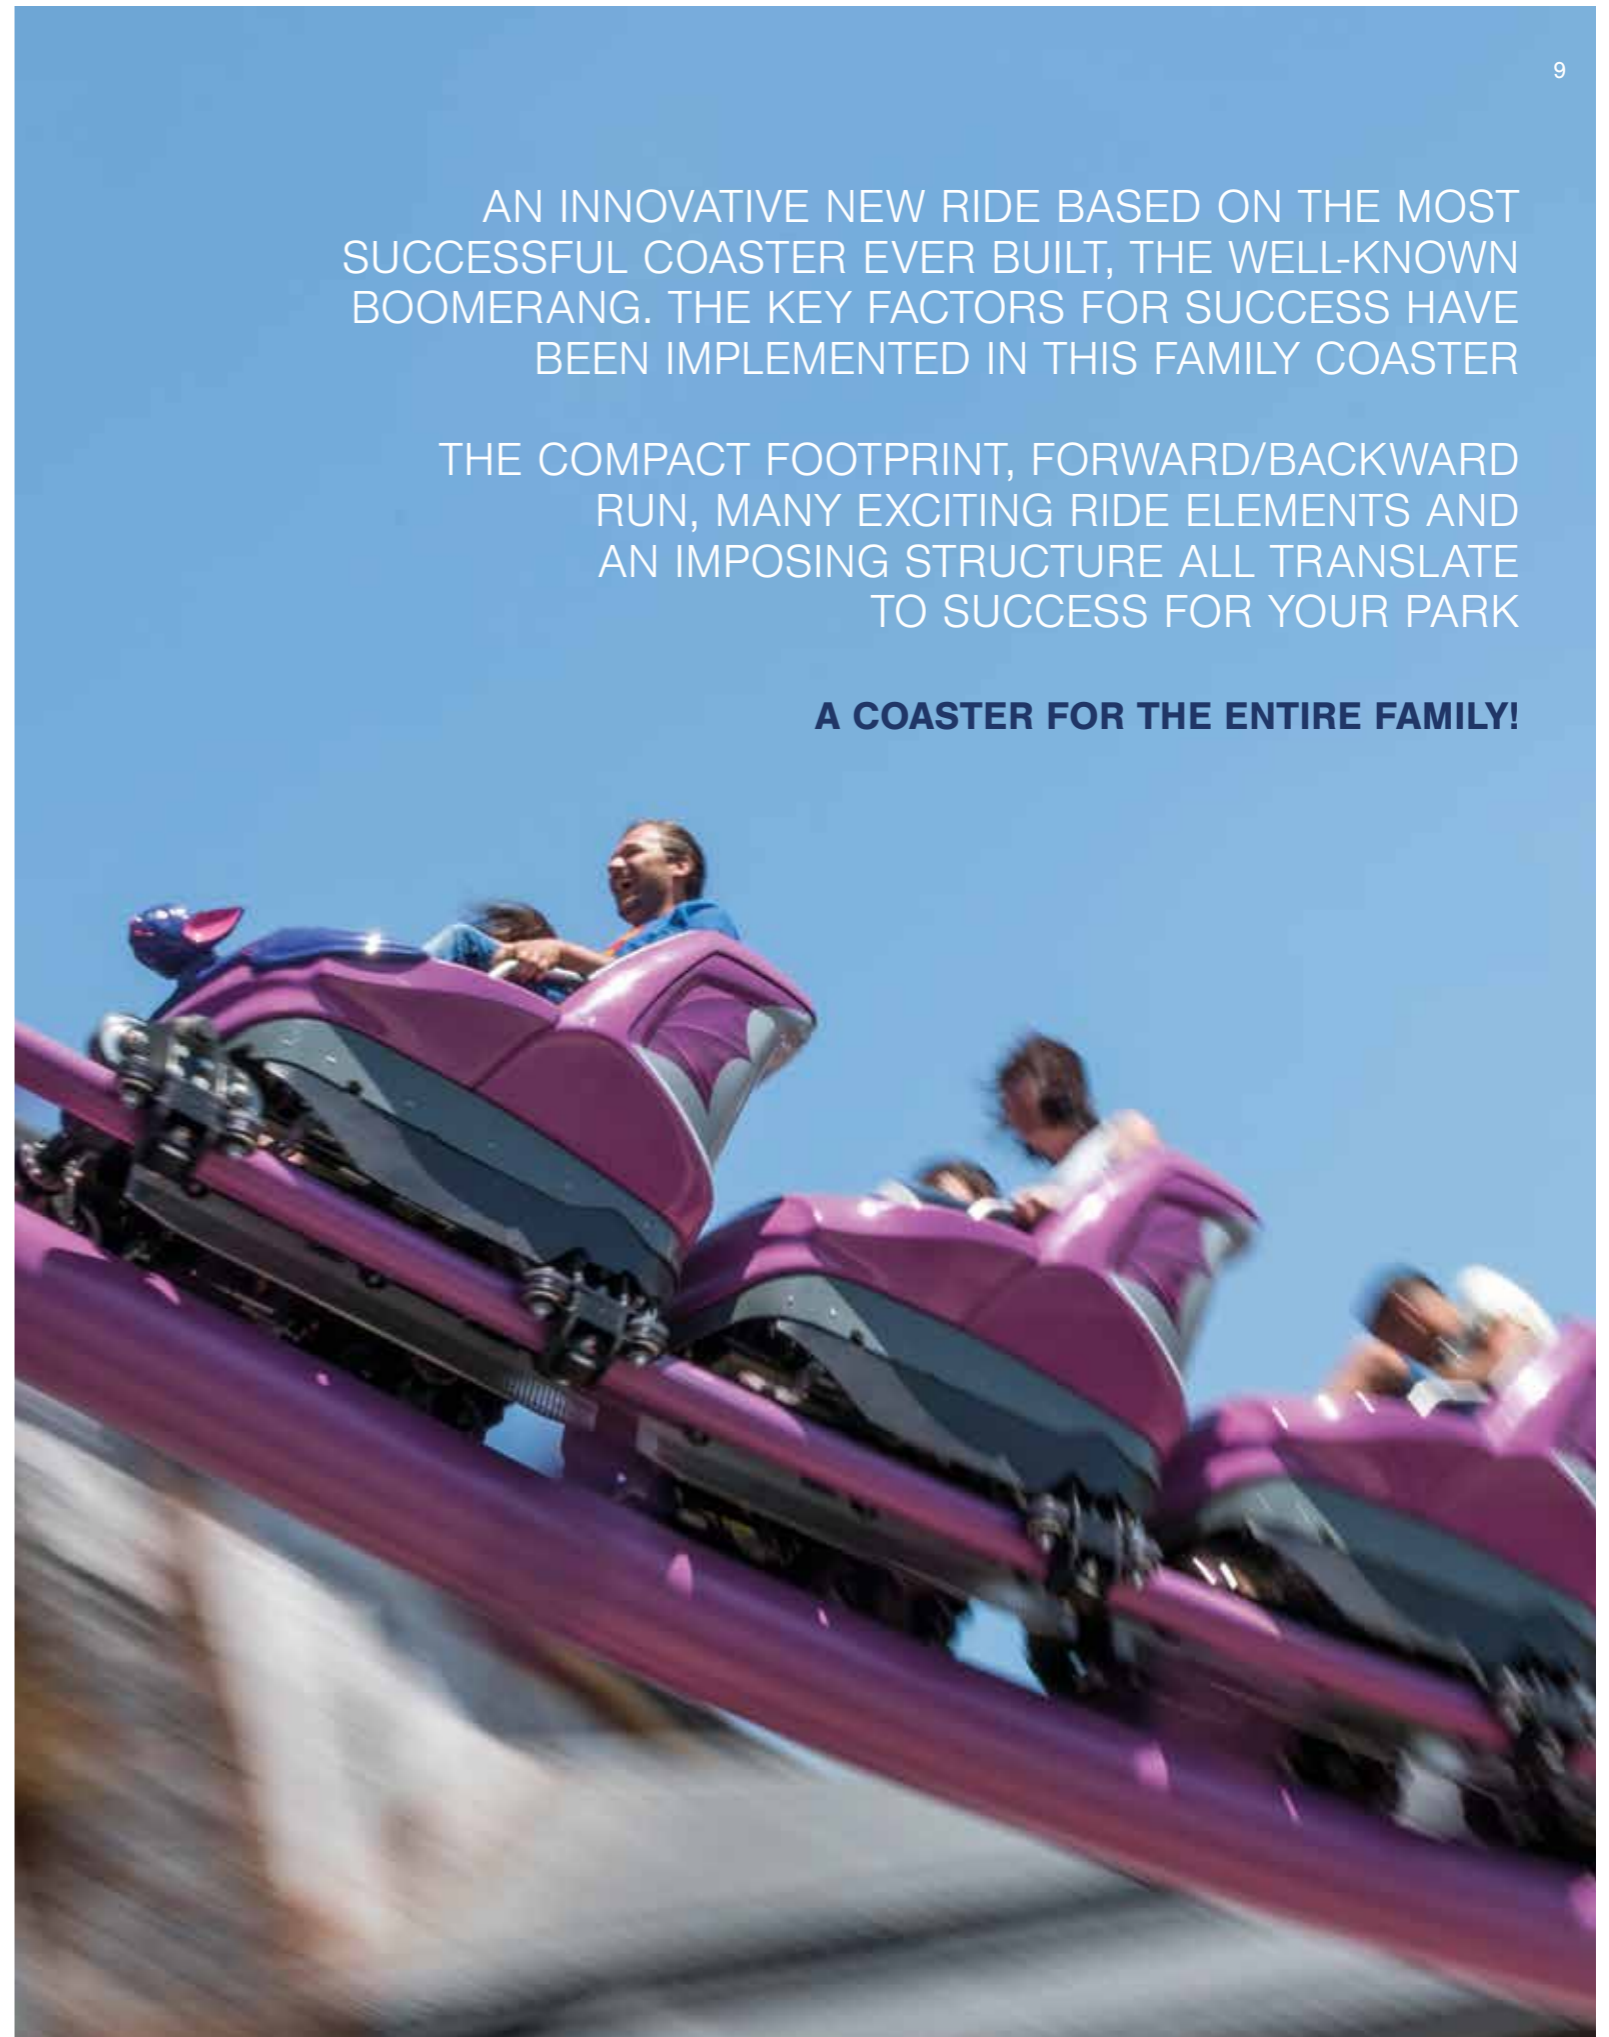

PROVEN DESIGN. UNIQUE EXPERIENCE.

Based on a proven design from hundreds of tracks built over the years, each Vekoma Rides' Family Coaster features simple technology and standard parts that make them easy to operate and maintain. You can customize our standard models to fit virtually any site, landscape or theme. With twists and turns, climbs and dives and bursts of speed that make the ride exciting for everyone. Our Family Coasters can be designed for outdoor or as dark rides with scenes, lighting and special effects. The low noise level and special noise reduction features also make them perfectly suitable for indoor locations.

AN INNOVATIVE NEW RIDE BASED ON THE MOST SUCCESSFUL COASTER EVER BUILT, THE WELL-KNOWN BOOMERANG. THE KEY FACTORS FOR SUCCESS HAVE BEEN IMPLEMENTED IN THIS FAMILY COASTER

THE COMPACT FOOTPRINT, FORWARD/BACKWARD RUN, MANY EXCITING RIDE ELEMENTS AND AN IMPOSING STRUCTURE ALL TRANSLATE TO SUCCESS FOR YOUR PARK

A COASTER FOR THE ENTIRE FAMILY!